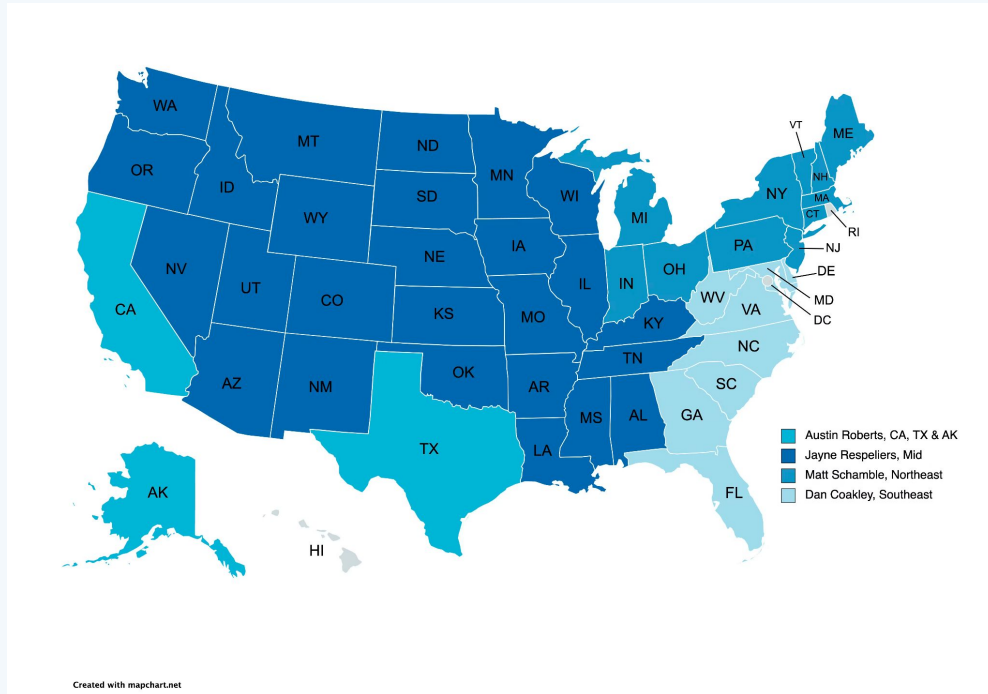

Account Managers

Austin Roberts, Texas, California

- 704-610-1934
- aroberts@pathpoint.com

Jayne Respellers, Midwest, West (except California)

- 402-313-2550
- irespellers@pathpoint.com

Matt Schamble, Northeast